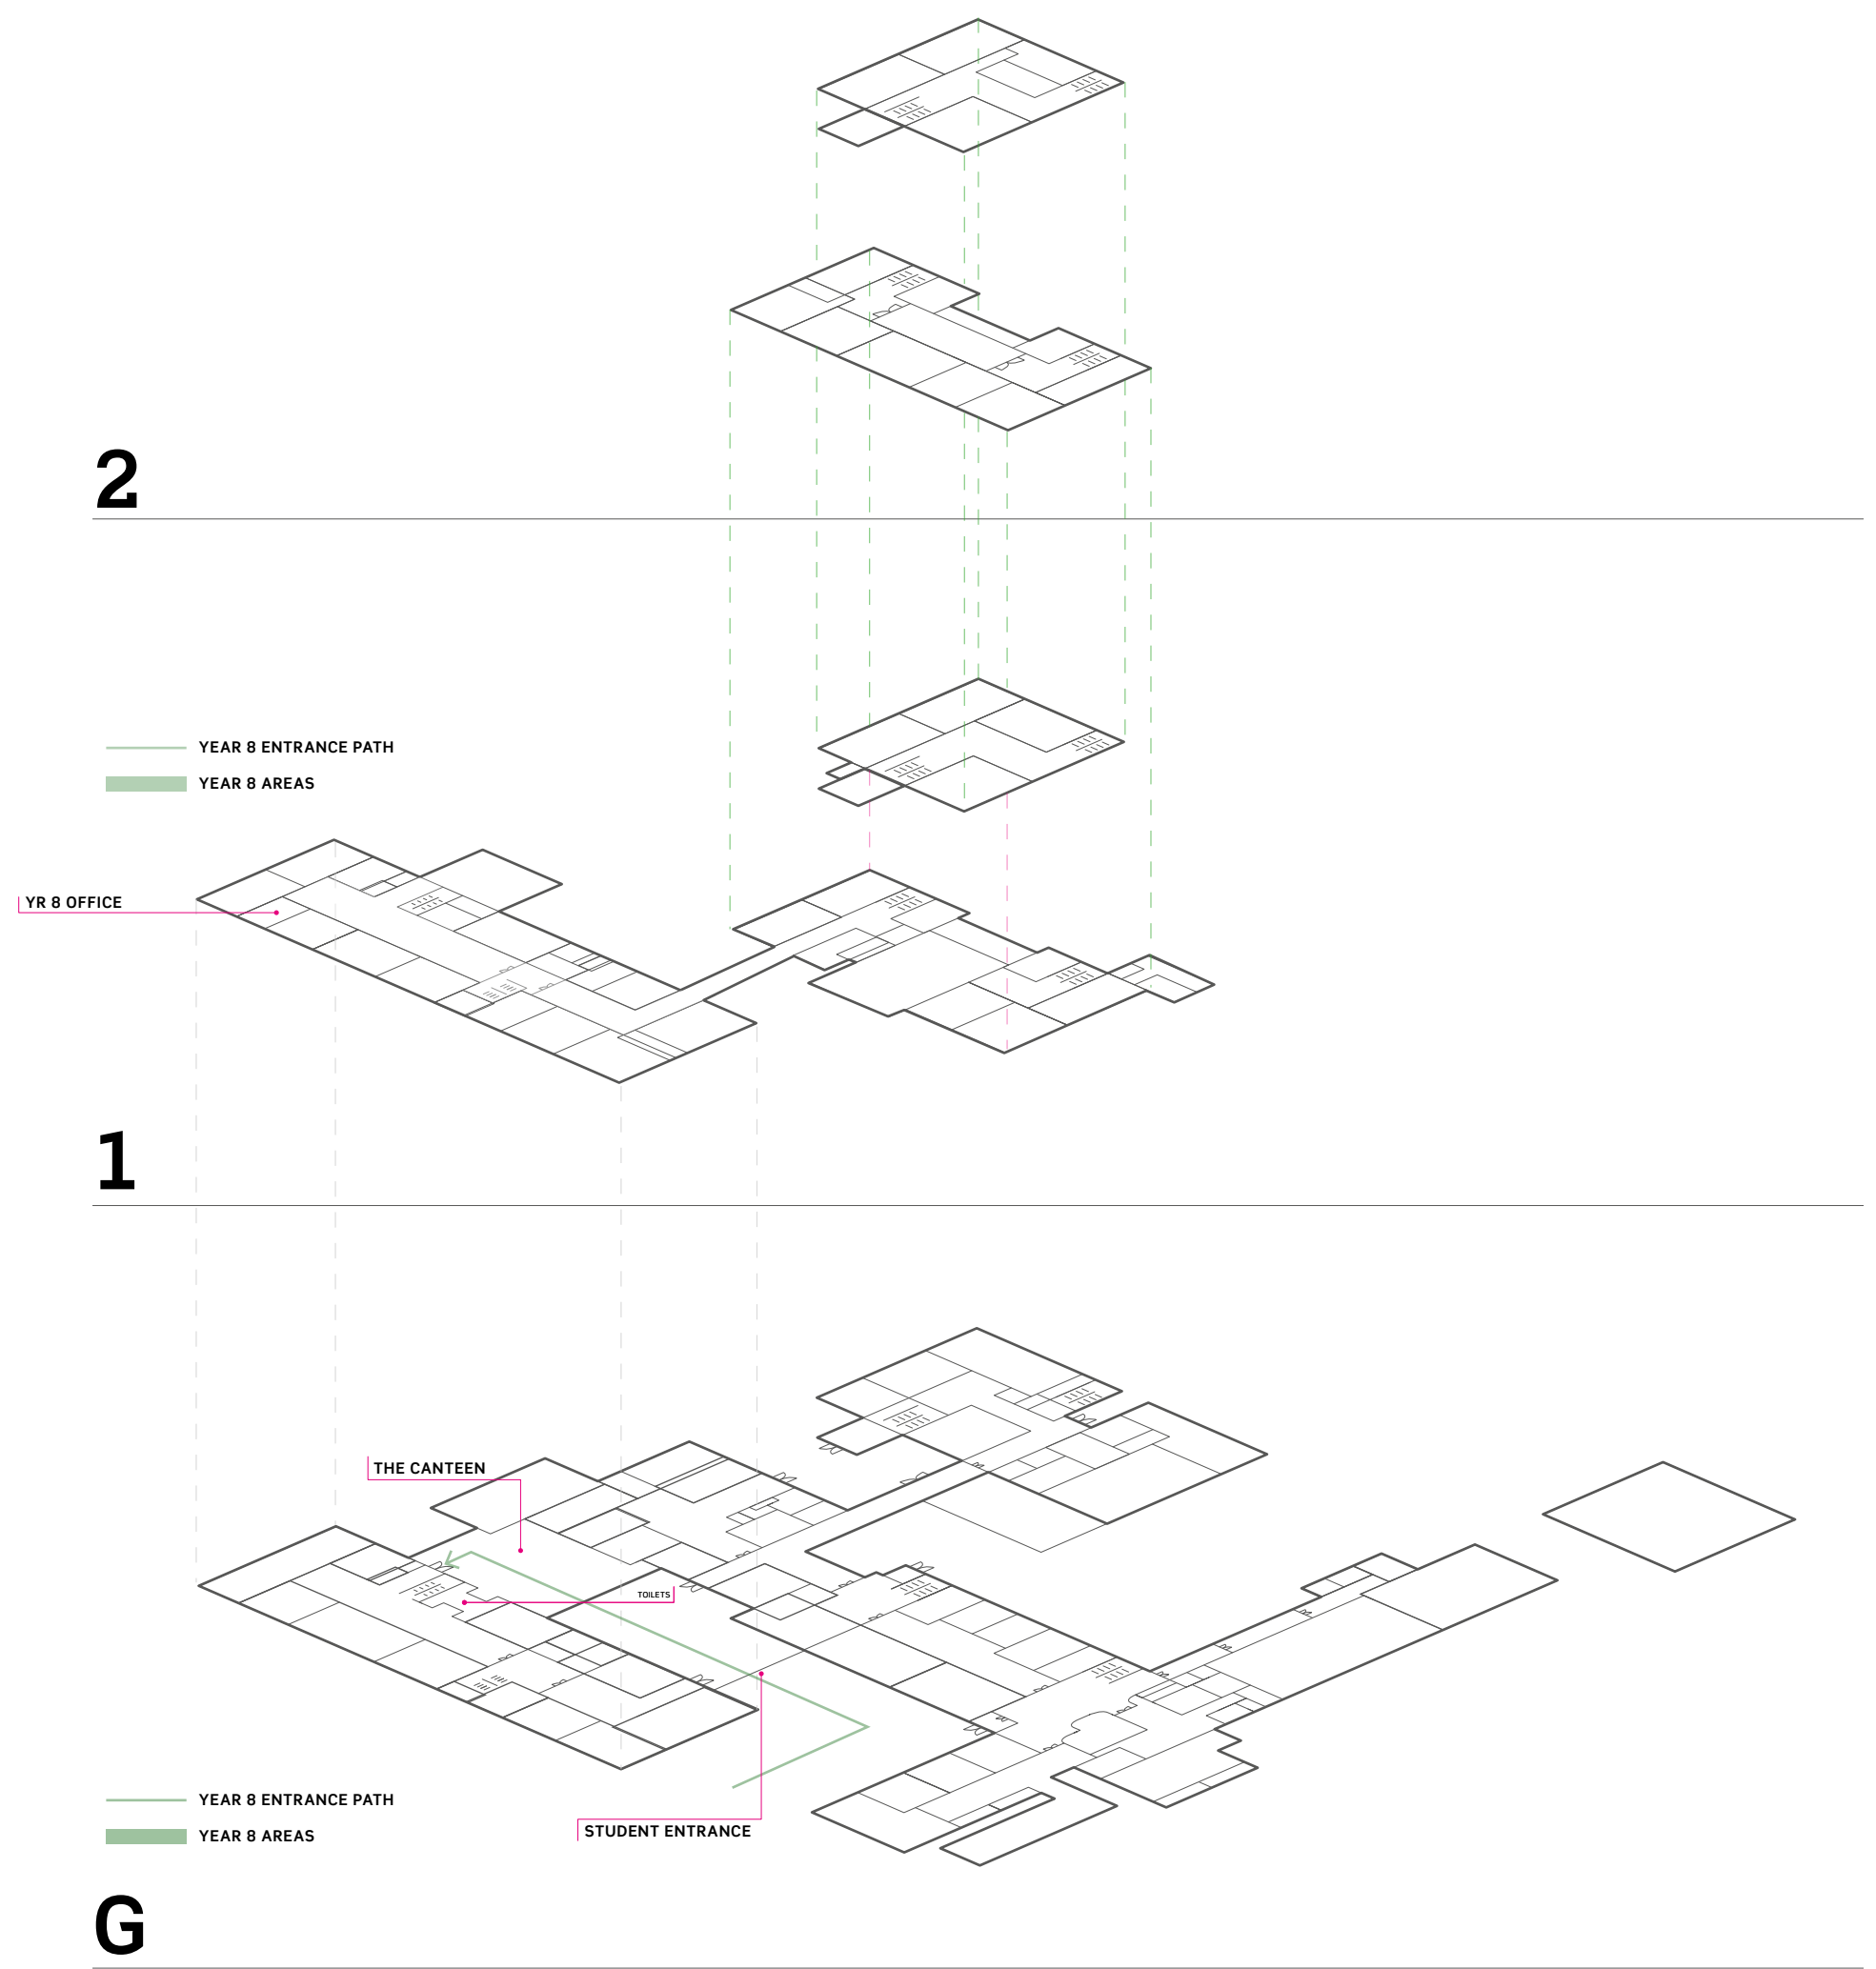

TOILETS

STUDENT ENTRANCE

YEAR 8 ENTRANCE PATH
YEAR 8 AREAS

G

-  ALL YEAR 8 AREAS
-  Y8 CLASSROOMS
-  Y8 TOILETS
-  Y8 ENTRANCE PATH
-  Y8 LUNCH AREA

2

— YEAR 8 ENTRANCE PATH
 ■ YEAR 8 AREAS

1

— YEAR 8 ENTRANCE PATH
 ■ YEAR 8 AREAS

G

-  ALL YEAR 8 AREAS
-  Y8 CLASSROOMS
-  Y8 TOILETS
-  Y8 ENTRANCE PATH
-  Y8 LUNCH AREA

2

— YEAR 8 ENTRANCE PATH
 █ YEAR 8 AREAS

YR 8 OFFICE

1

THE CANTEEN

TOILETS

STUDENT ENTRANCE

— YEAR 8 ENTRANCE PATH
 █ YEAR 8 AREAS

G

-  ALL YEAR 8 AREAS
-  Y8 CLASSROOMS
-  Y8 TOILETS
-  Y8 ENTRANCE PATH
-  Y8 LUNCH AREA

2

1

G